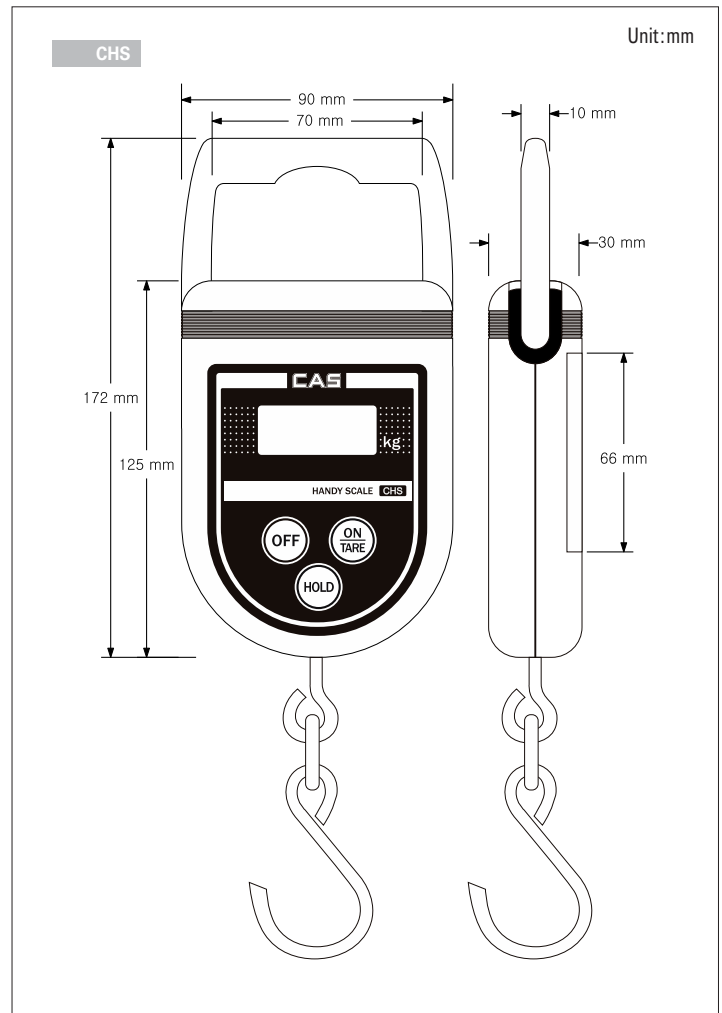

CHS SERIES | Handy Scale

SPECIFICATIONS

Model	CHS Series	
Max. Capacity (kg)	15	50
Readability (g)	20	50
Display Digit	4 Digits	
Display Type	LCD	
Operating Temp.	-5°C ~ 35°C	
Power	9V Alkaline Battery	
Battery Life	A	
Dimensions (mm)	90(W) x 30(D) x 175(H)	
Product Weight (g)	250	

FEATURES

- Easy-to-carry portable type
- Simple and easy operation
- Auto zero tracking
- Auto off function
- Hold function
- Tare function
- 4 digit LCD display
- Kg/lb version available
- Overload/Low battery indication
- 9V alkaline battery operation

APPLICATION

- Home delivery
- Agricultural products
- Fishing & Marine products
- Fruit & Vegetable
- Dried fish

DIMENSIONS

CAS

UNIT 8, NORTHLINK, 459 TUFNELL ROAD
BANYO QLD 4014, AUSTRALIA

TEL: +61 (0)7 3267 7767 FAX: +61 (0)7 32 67 1818

EMAIL: sales@cassscale.com.au

<http://www.cassscale.com.au>

Specifications are subject to change for improvement without prior notice.